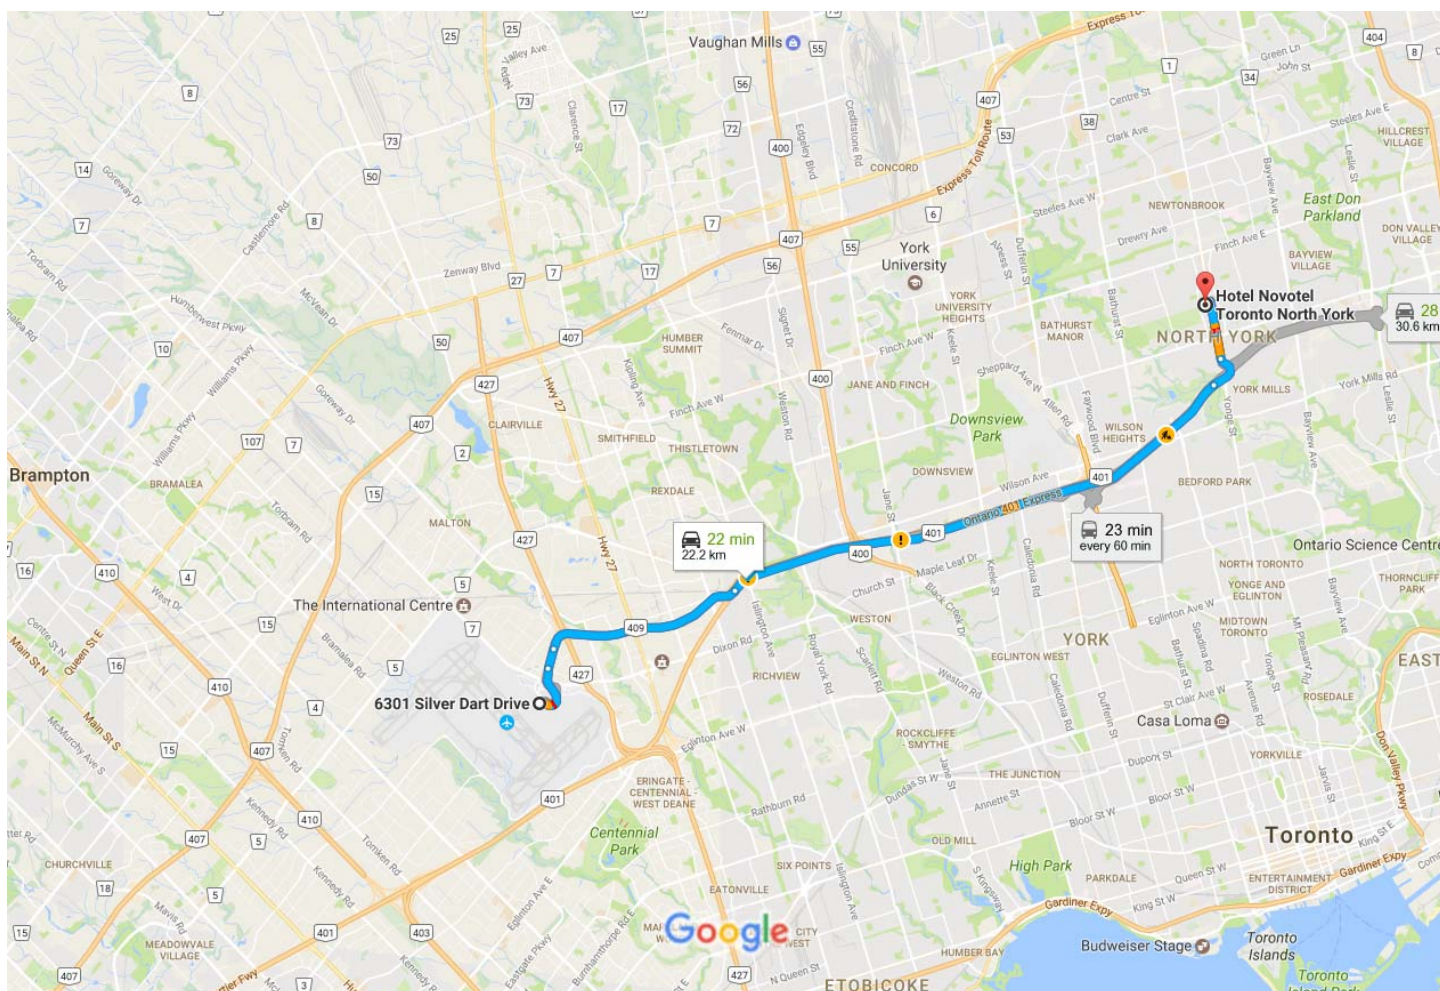

6301 Silver Dart Dr to novotel north york

Drive 22.2 km, 22 min

Map data ©2017 Google 2 km

6301 Silver Dart Dr

Mississauga, ON L5P 1B2

1. Head southeast on N Star Rd

4 min (1.3 km)

Follow ON-409 E and ON-401 E to Yonge St in North York, Toronto. Take exit 369 from ON-401 E

13 min (19.3 km)

2. N Star Rd turns slightly right and becomes ON-409 E

500 m

3. Keep left to stay on ON-409 E

4.9 km

4. Use the right 2 lanes to take the exit toward Weston Road/Black Creek Drive/Collectors

450 m

5. Merge onto ON-401 E

12.6 km

-  6. Use the right 2 lanes to take exit 369 for Yonge Street N

950 m

Follow Yonge St to Park Home Ave

5 min (1.6 km)

-  7. Merge onto Yonge St

1.4 km

-  8. Turn left onto Park Home Ave

 Destination will be on the left

140 m

Hotel Novotel Toronto North York

3 Park Home Ave, North York, ON M2N 6L3

These directions are for planning purposes only. You may find that construction projects, traffic, weather, or other events may cause conditions to differ from the map results, and you should plan your route accordingly. You must obey all signs or notices regarding your route.